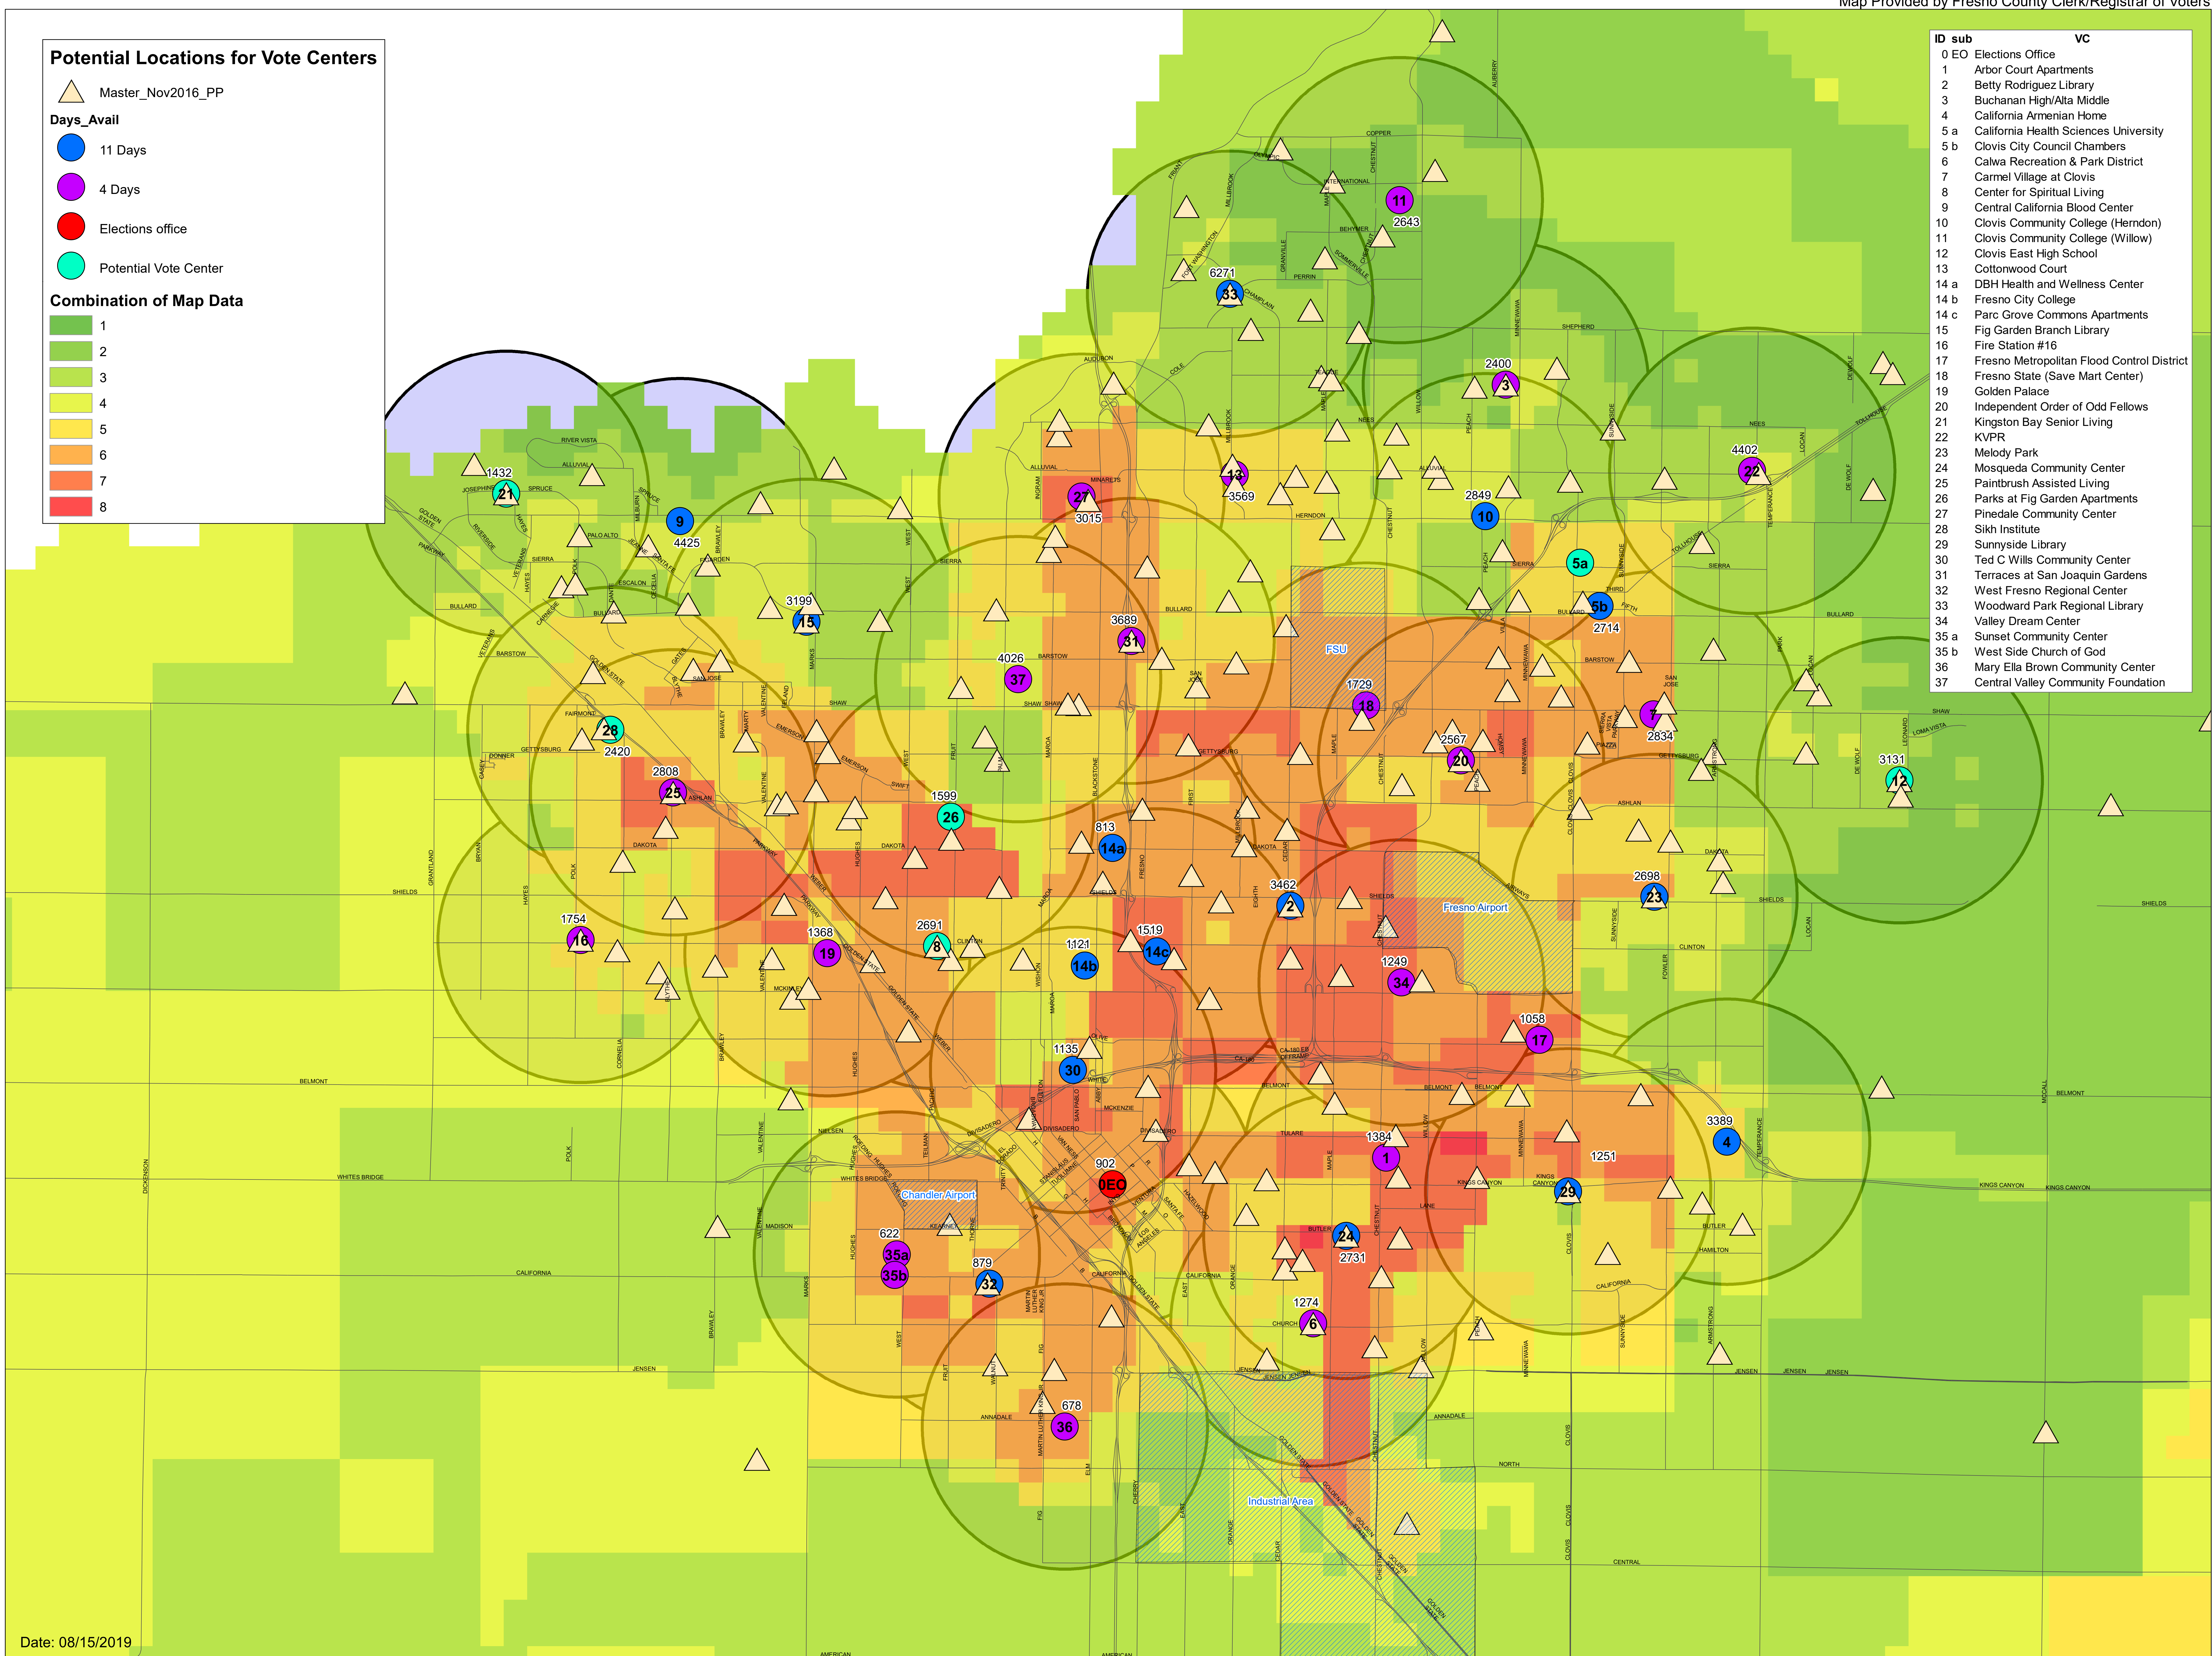

Potential Locations for Vote Centers

Master_Nov2016_PP

Days_Avail

- 11 Days
- 4 Days
- Elections office
- Potential Vote Center

Combination of Map Data

- 1
- 2
- 3
- 4
- 5
- 6
- 7
- 8

ID sub	VC
0	EO Elections Office
1	Arbor Court Apartments
2	Betty Rodriguez Library
3	Buchanan High/Alta Middle
4	California Armenian Home
5 a	California Health Sciences University
5 b	Clovis City Council Chambers
6	Calwa Recreation & Park District
7	Carmel Village at Clovis
8	Center for Spiritual Living
9	Central California Blood Center
10	Clovis Community College (Herndon)
11	Clovis Community College (Willow)
12	Clovis East High School
13	Cottonwood Court
14 a	DBH Health and Wellness Center
14 b	Fresno City College
14 c	Parc Grove Commons Apartments
15	Fig Garden Branch Library
16	Fire Station #16
17	Fresno Metropolitan Flood Control District
18	Fresno State (Save Mart Center)
19	Golden Palace
20	Independent Order of Odd Fellows
21	Kingston Bay Senior Living
22	KVPR
23	Melody Park
24	Mosqueda Community Center
25	Paintbrush Assisted Living
26	Parks at Fig Garden Apartments
27	Pinedale Community Center
28	Sikh Institute
29	Sunnyside Library
30	Ted C Wills Community Center
31	Terraces at San Joaquin Gardens
32	West Fresno Regional Center
33	Woodward Park Regional Library
34	Valley Dream Center
35 a	Sunset Community Center
35 b	West Side Church of God
36	Mary Ella Brown Community Center
37	Central Valley Community Foundation

Date: 08/15/2019

Potential Locations for Vote Centers