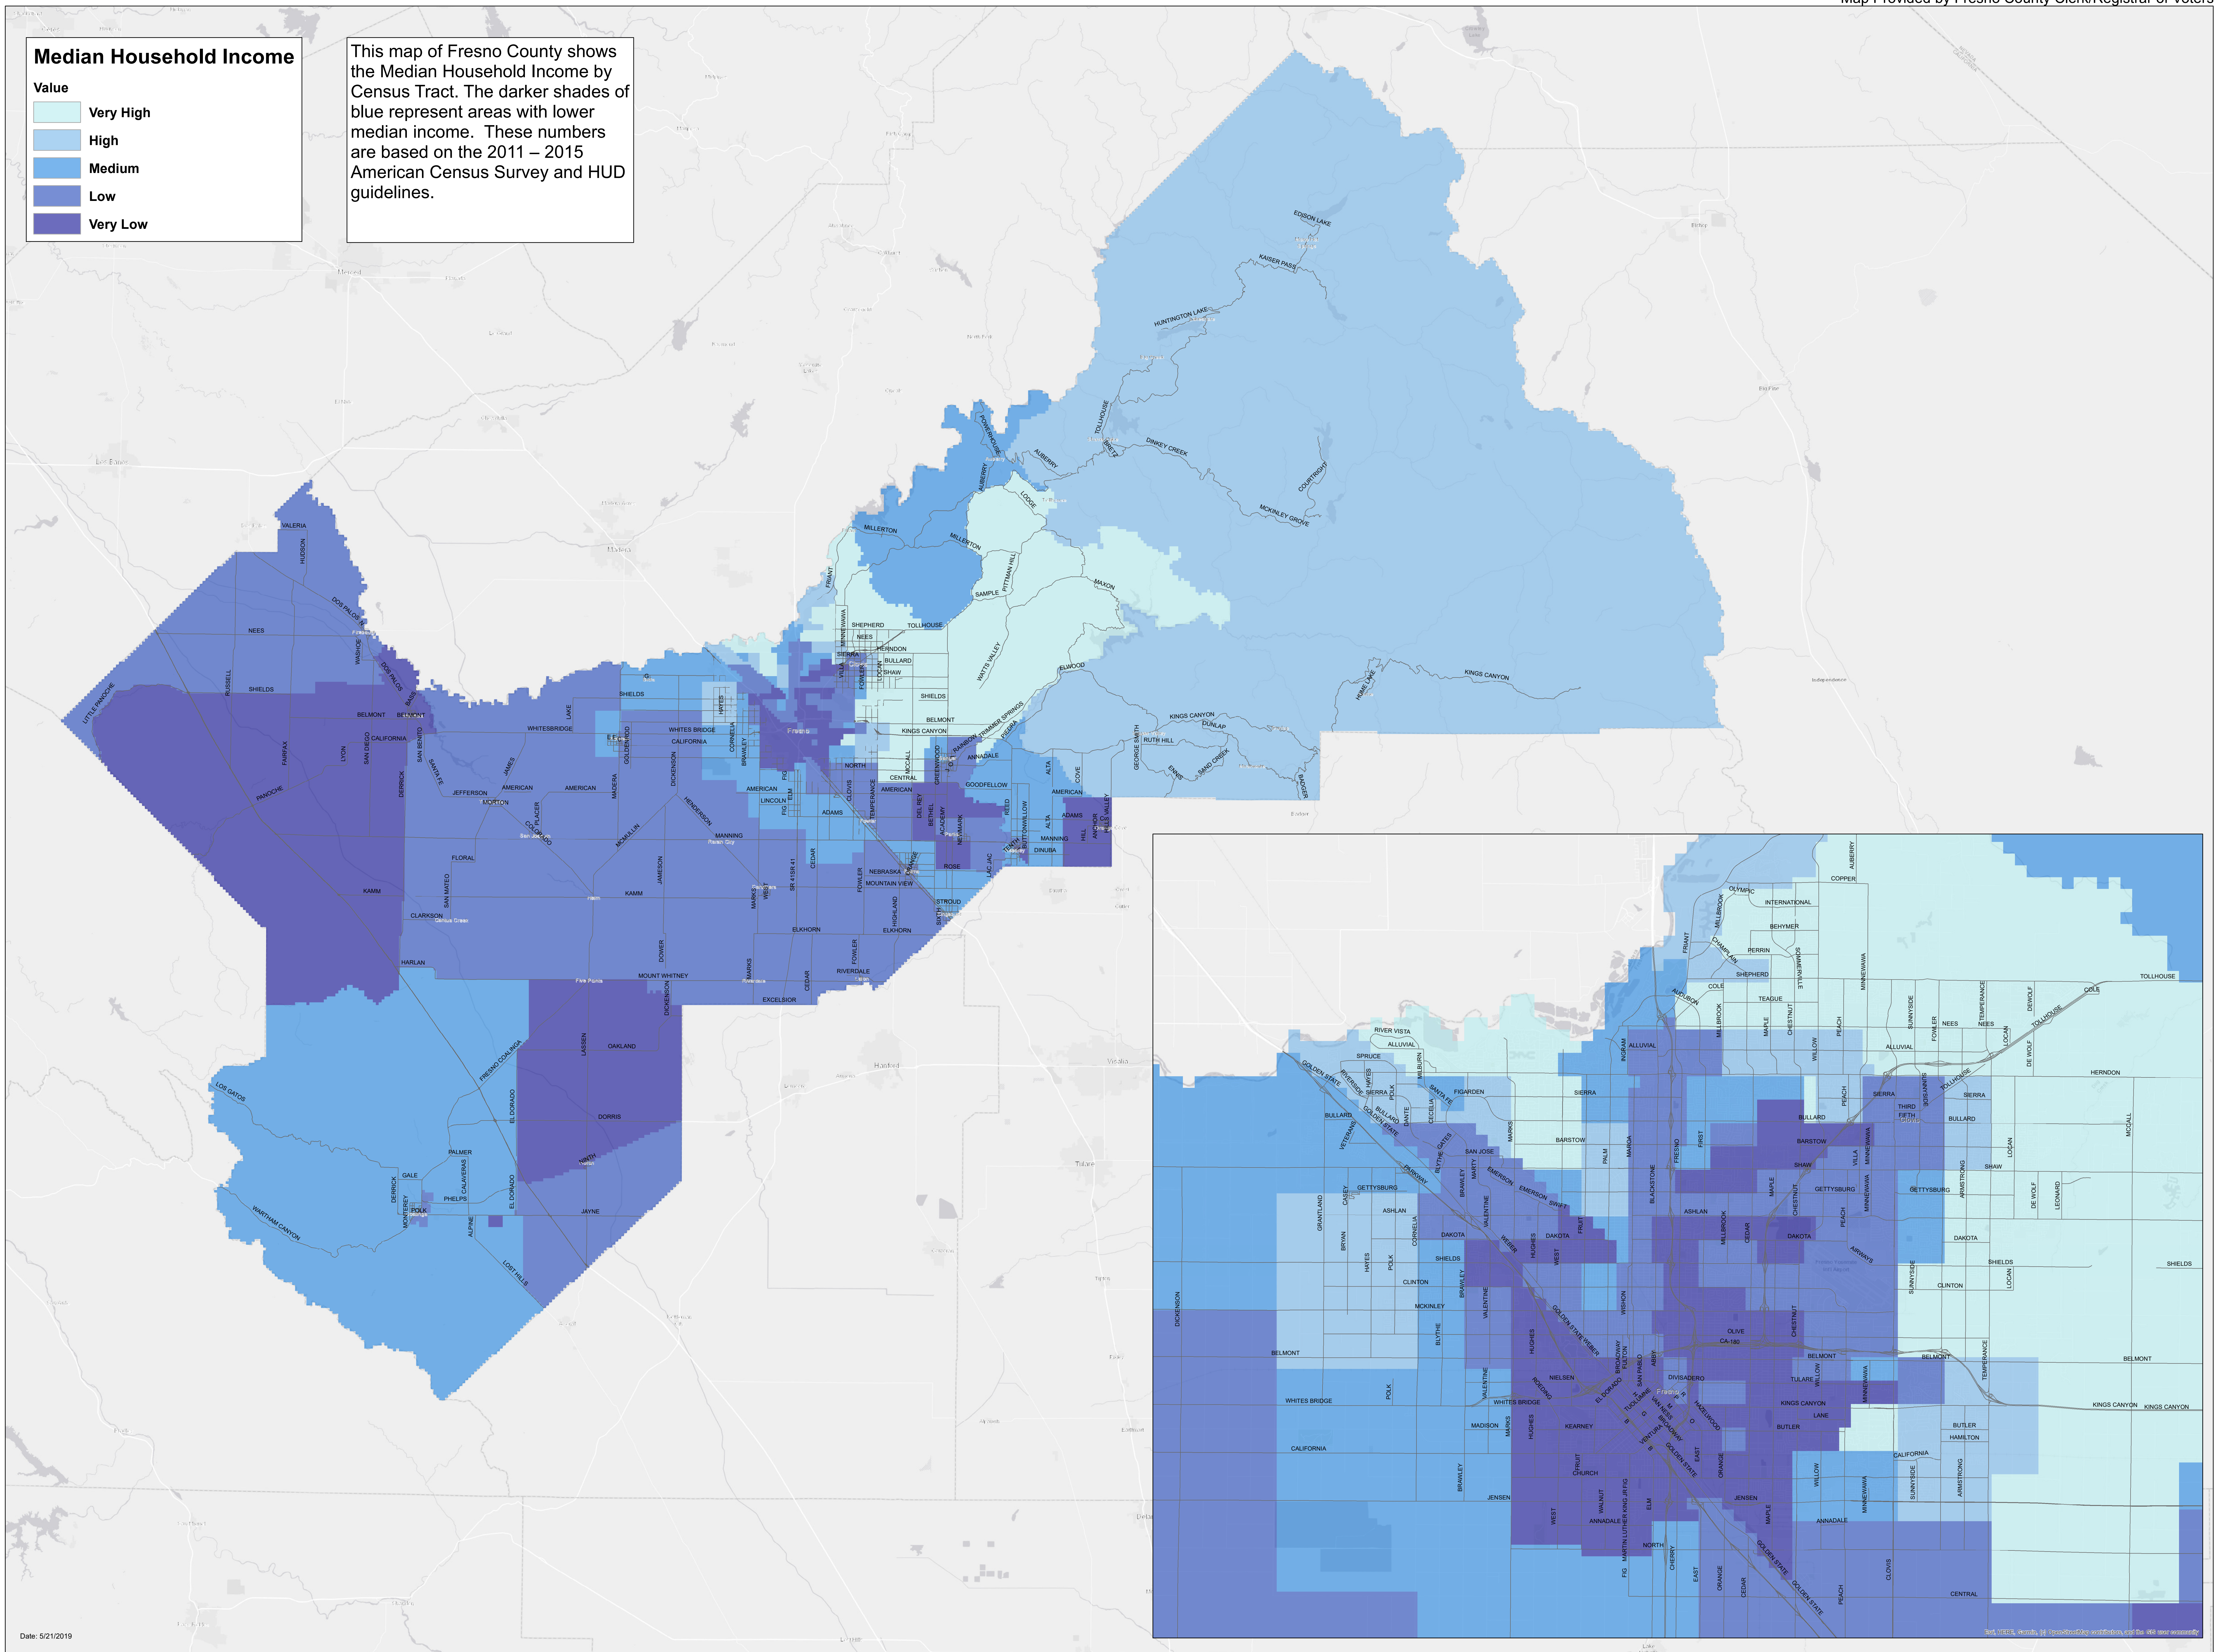

Median Household Income

Value

- Very High
- High
- Medium
- Low
- Very Low

This map of Fresno County shows the Median Household Income by Census Tract. The darker shades of blue represent areas with lower median income. These numbers are based on the 2011 – 2015 American Census Survey and HUD guidelines.

Date: 5/21/2019

Median Household Income