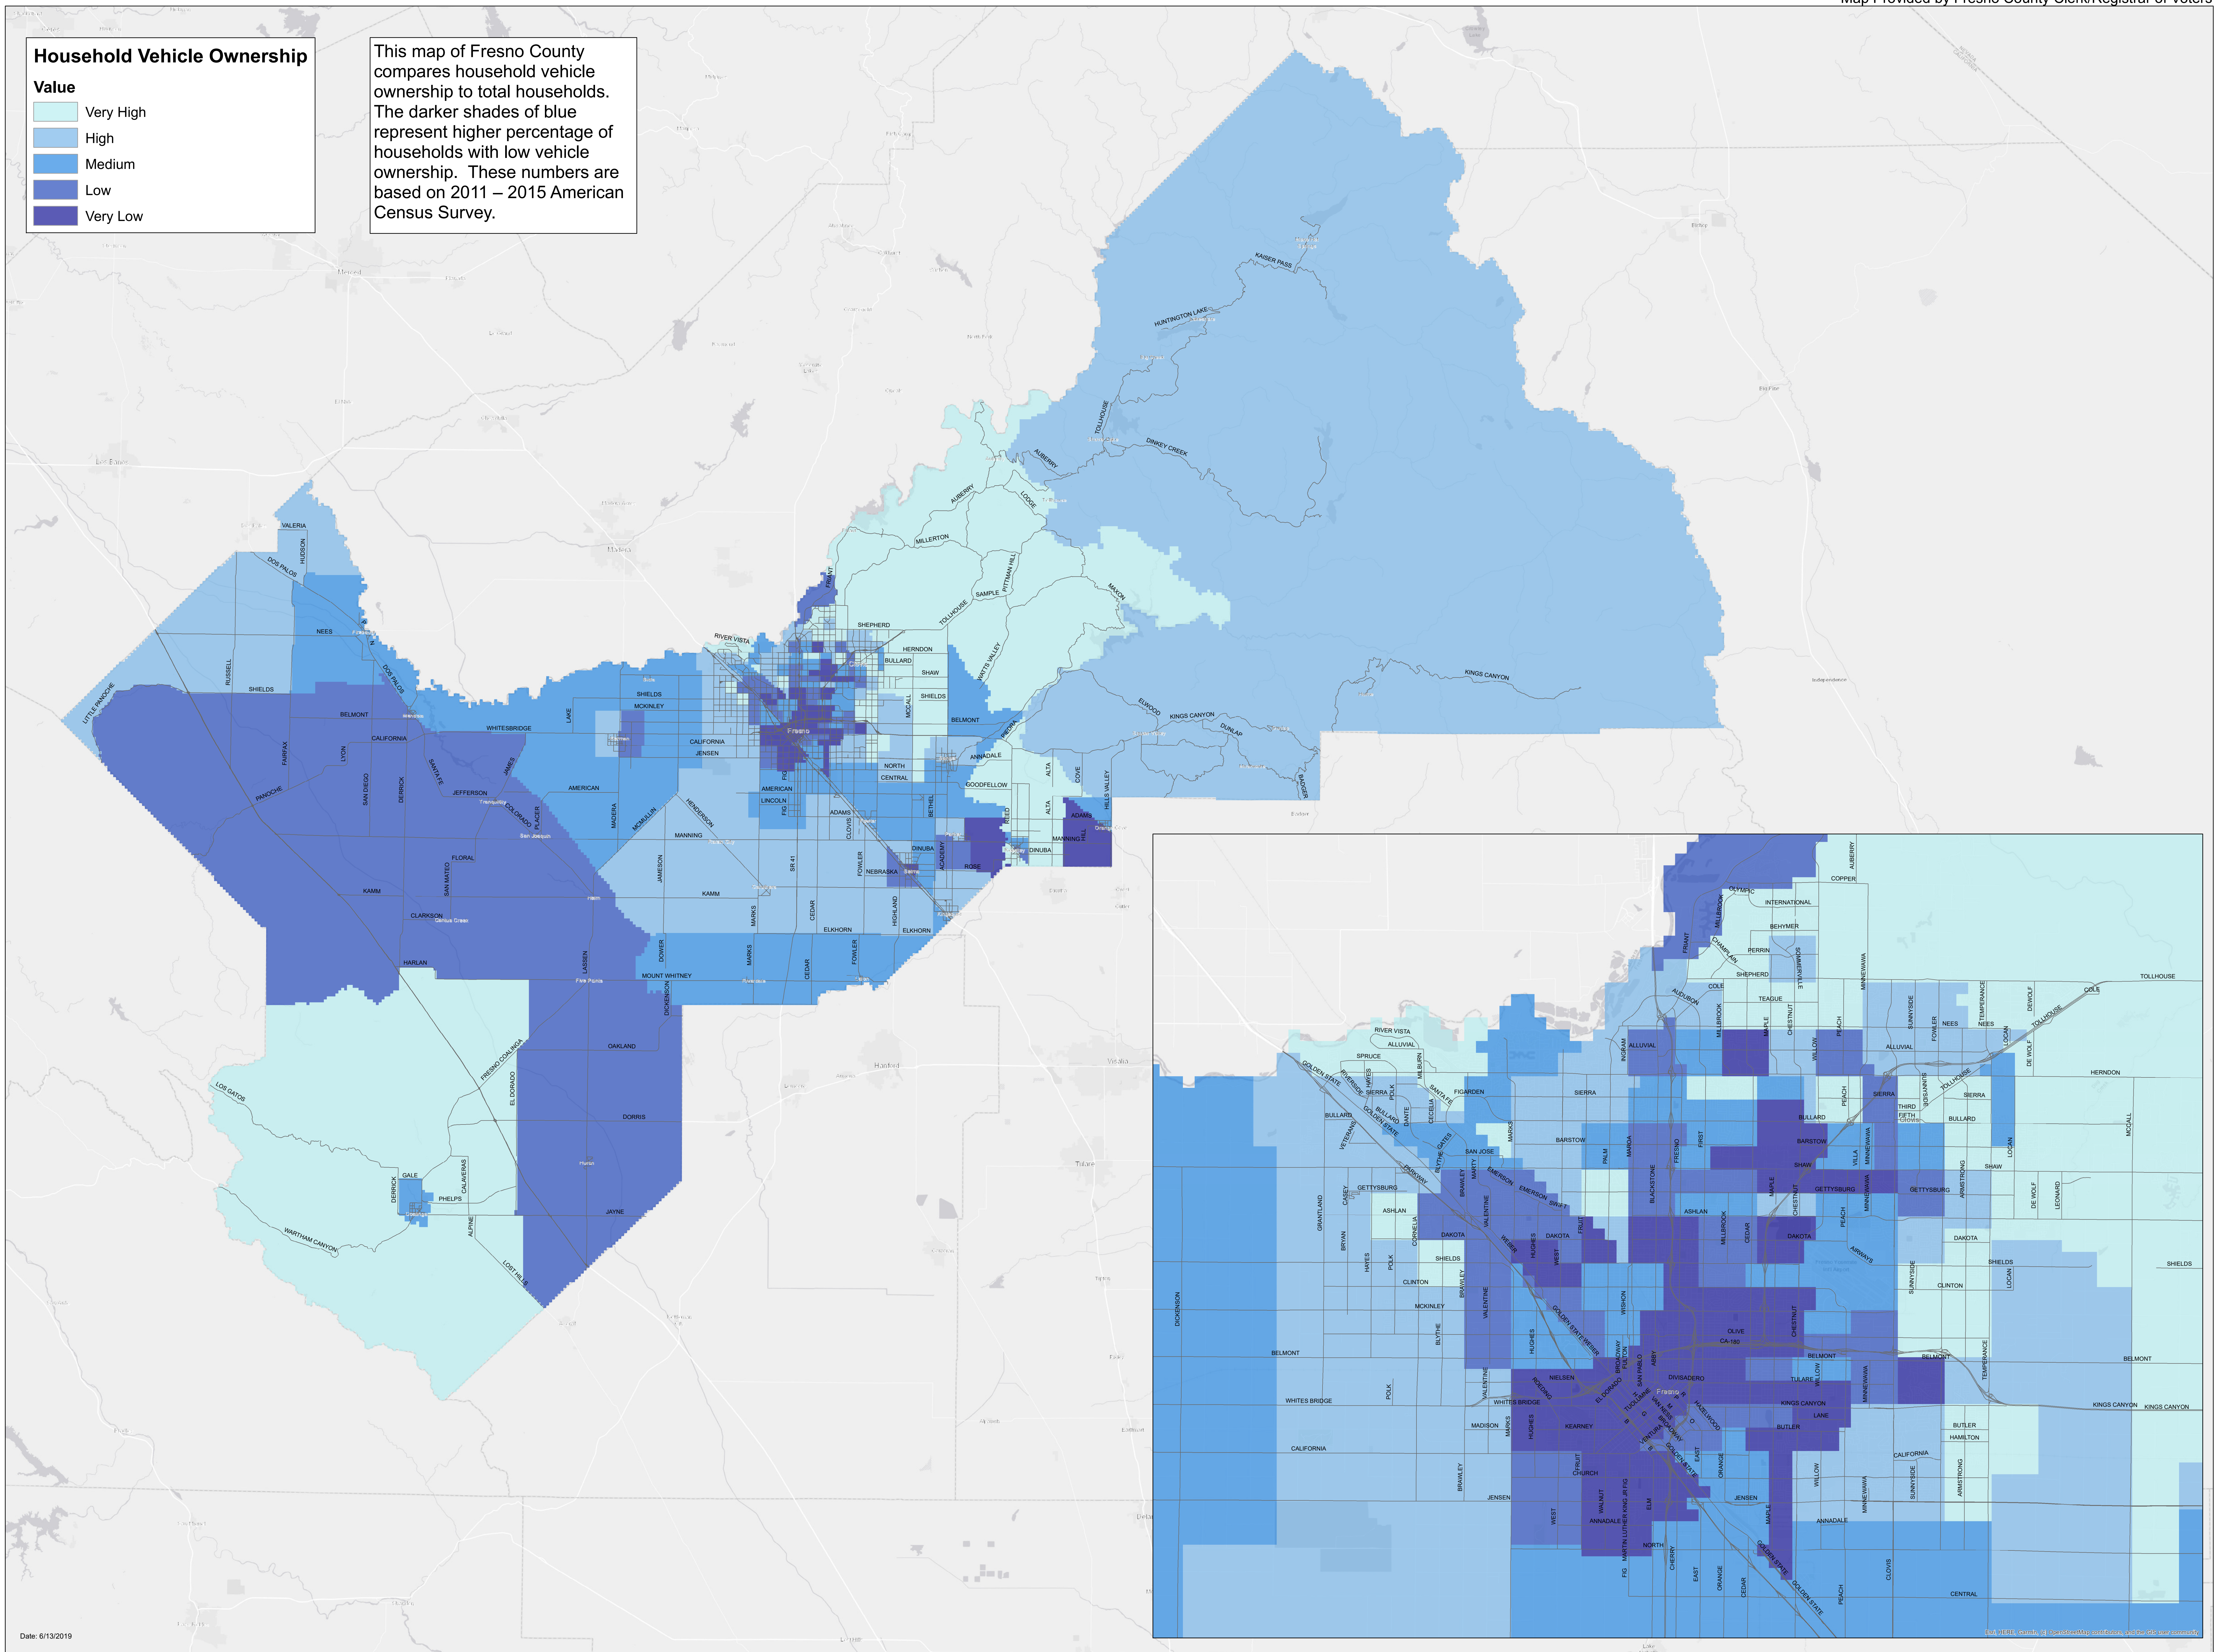

Household Vehicle Ownership

Value

- Very High
- High
- Medium
- Low
- Very Low

This map of Fresno County compares household vehicle ownership to total households. The darker shades of blue represent higher percentage of households with low vehicle ownership. These numbers are based on 2011 – 2015 American Census Survey.

Date: 6/13/2019

Household Vehicle Ownership