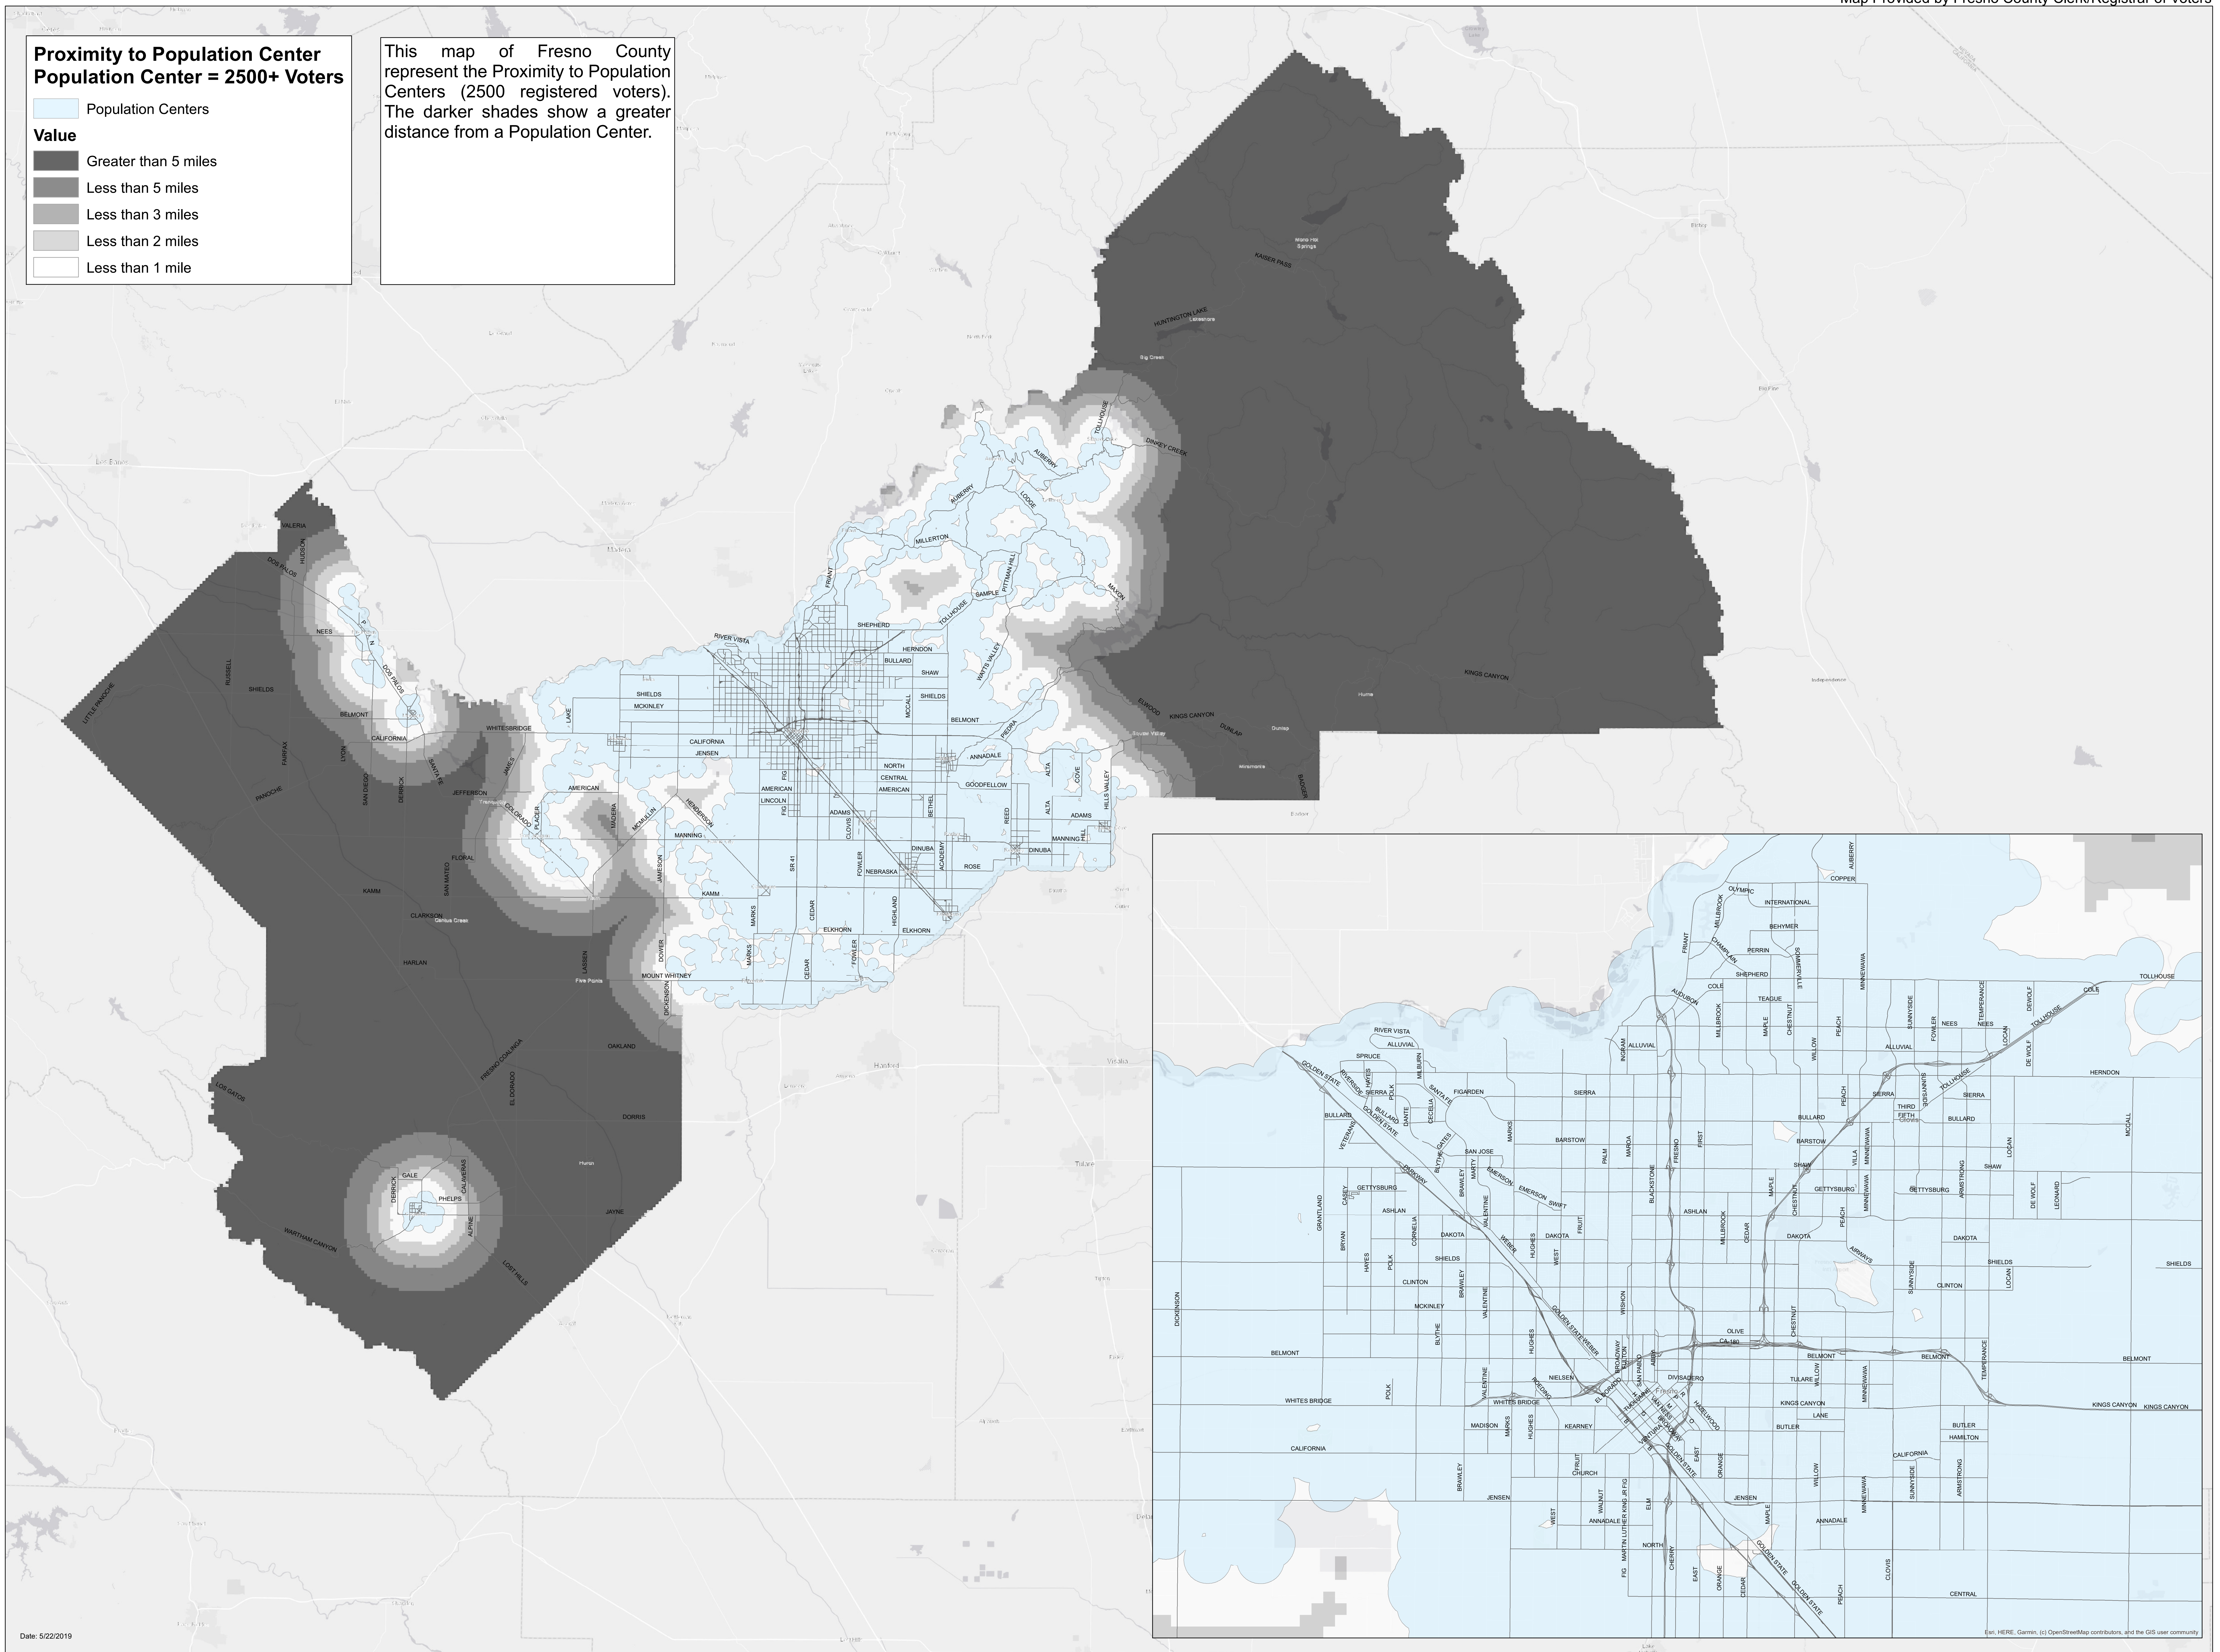

Proximity to Population Center
Population Center = 2500+ Voters

1. Population Centers
2. **Value**
3. Greater than 5 miles
   - Less than 5 miles
   - Less than 3 miles
   - Less than 2 miles
   - Less than 1 mile

This map of Fresno County represent the Proximity to Population Centers (2500 registered voters). The darker shades show a greater distance from a Population Center.

Date: 5/22/2019

Proximity to Population Center