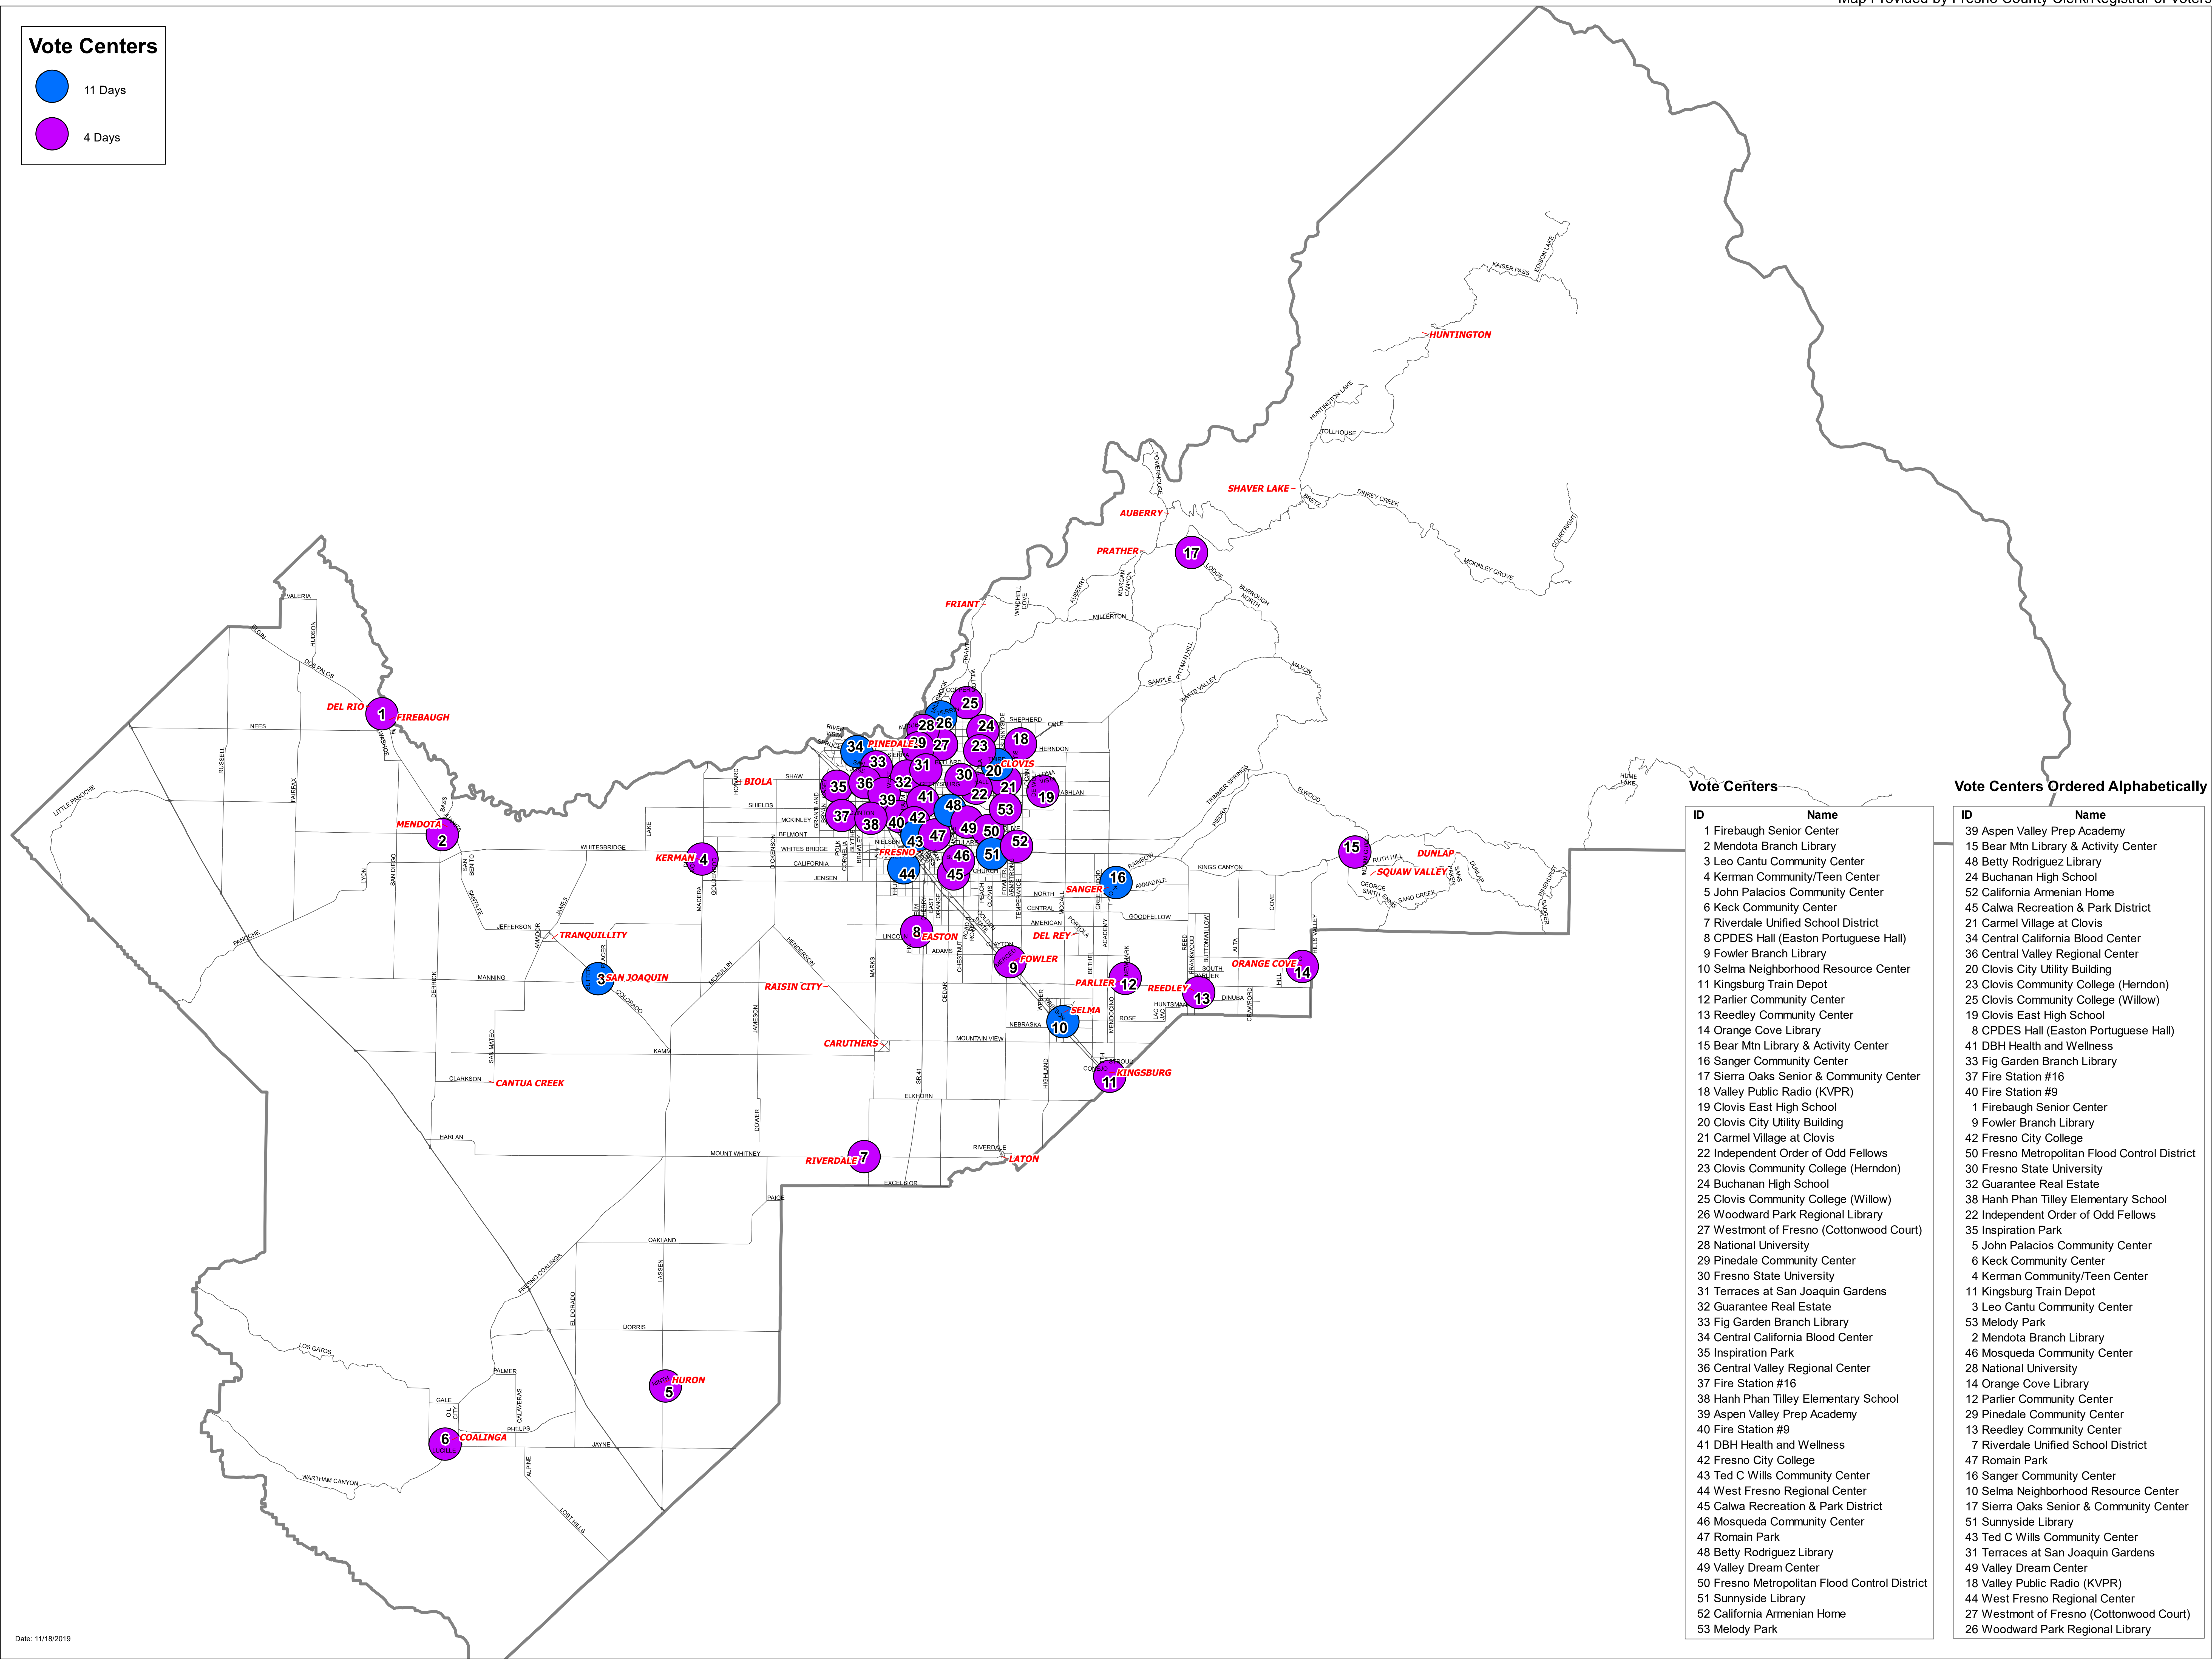

Vote Centers

- 11 Days
- 4 Days

Vote Centers		Vote Centers Ordered Alphabetically	
ID	Name	ID	Name
1	Firebaugh Senior Center	39	Aspen Valley Prep Academy
2	Mendota Branch Library	15	Bear Mtn Library & Activity Center
3	Leo Cantu Community Center	48	Betty Rodriguez Library
4	Kerman Community/Teen Center	24	Buchanan High School
5	John Palacios Community Center	52	California Armenian Home
6	Keck Community Center	45	Calwa Recreation & Park District
7	Riverdale Unified School District	21	Carmel Village at Clovis
8	CPDES Hall (Easton Portuguese Hall)	34	Central California Blood Center
9	Fowler Branch Library	36	Central Valley Regional Center
10	Selma Neighborhood Resource Center	20	Clovis City Utility Building
11	Kingsburg Train Depot	23	Clovis Community College (Herndon)
12	Parlier Community Center	25	Clovis Community College (Willow)
13	Reedley Community Center	19	Clovis East High School
14	Orange Cove Library	8	CPDES Hall (Easton Portuguese Hall)
15	Bear Mtn Library & Activity Center	41	DBH Health and Wellness
16	Sanger Community Center	33	Fig Garden Branch Library
17	Sierra Oaks Senior & Community Center	37	Fire Station #16
18	Valley Public Radio (KVPR)	40	Fire Station #9
19	Clovis East High School	1	Firebaugh Senior Center
20	Clovis City Utility Building	9	Fowler Branch Library
21	Carmel Village at Clovis	42	Fresno City College
22	Independent Order of Odd Fellows	50	Fresno Metropolitan Flood Control District
23	Clovis Community College (Herndon)	30	Fresno State University
24	Buchanan High School	32	Guarantee Real Estate
25	Clovis Community College (Willow)	38	Hanh Phan Tilley Elementary School
26	Woodward Park Regional Library	22	Independent Order of Odd Fellows
27	Westmont of Fresno (Cottonwood Court)	35	Inspiration Park
28	National University	5	John Palacios Community Center
29	Pinedale Community Center	6	Keck Community Center
30	Fresno State University	4	Kerman Community/Teen Center
31	Terraces at San Joaquin Gardens	11	Kingsburg Train Depot
32	Guarantee Real Estate	3	Leo Cantu Community Center
33	Fig Garden Branch Library	53	Melody Park
34	Central California Blood Center	2	Mendota Branch Library
35	Inspiration Park	46	Mosqueda Community Center
36	Central Valley Regional Center	28	National University
37	Fire Station #16	14	Orange Cove Library
38	Hanh Phan Tilley Elementary School	12	Parlier Community Center
39	Aspen Valley Prep Academy	29	Pinedale Community Center
40	Fire Station #9	13	Reedley Community Center
41	DBH Health and Wellness	7	Riverdale Unified School District
42	Fresno City College	47	Romain Park
43	Ted C Wills Community Center	16	Sanger Community Center
44	West Fresno Regional Center	10	Selma Neighborhood Resource Center
45	Calwa Recreation & Park District	17	Sierra Oaks Senior & Community Center
46	Mosqueda Community Center	51	Sunnyside Library
47	Romain Park	43	Ted C Wills Community Center
48	Betty Rodriguez Library	31	Terraces at San Joaquin Gardens
49	Valley Dream Center	49	Valley Dream Center
50	Fresno Metropolitan Flood Control District	18	Valley Public Radio (KVPR)
51	Sunnyside Library	44	West Fresno Regional Center
52	California Armenian Home	27	Westmont of Fresno (Cottonwood Court)
53	Melody Park	26	Woodward Park Regional Library