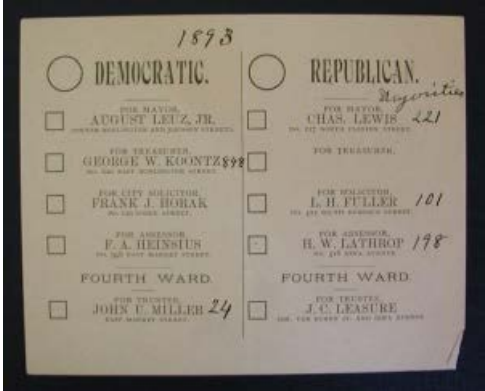


The background features abstract, overlapping geometric shapes in various shades of blue, ranging from light sky blue to deep navy blue. These shapes are primarily located on the left and right sides of the frame, creating a modern, dynamic feel. The central area is a plain white space where the text is located.

Future of Voting in Fresno County

COMMUNITY MEETINGS

- ▶ Wednesday, February 13, 2019 at 2:00 pm
 - ▶ Kerman Community Center, 15101 W. Kearney Blvd., Kerman 93630
- ▶ Wednesday, February 13, 2019 at 6:00 pm
 - ▶ Sanger Senior Citizen Center, 730 Recreation Avenue, Sanger 93657
- ▶ Friday, February 15, 2019 at 2:00 pm
 - ▶ Clovis Veterans Memorial Building, 808 4th Street, Clovis 93612
- ▶ Friday, February 15, 2019 at 6:00 pm
 - ▶ West Fresno Regional Center, 142 W. California Avenue, Fresno 93706
- ▶ Saturday, February 16, 2019 at 10:00 am
 - ▶ Fresno County Elections Training Facility, 4525 E. Hamilton Ave., Fresno 93702

Fresno County Voting Systems

▶ 1856 - 1967 Hand Talled

▶ 1999 - 2019 Diebold Paper Optical Scan Voting System

▶ 1967 - 1999 Punch Card Voting System

▶ 2019 -
New Paper Based System

Ballots Cast By Mail, 1990-2018