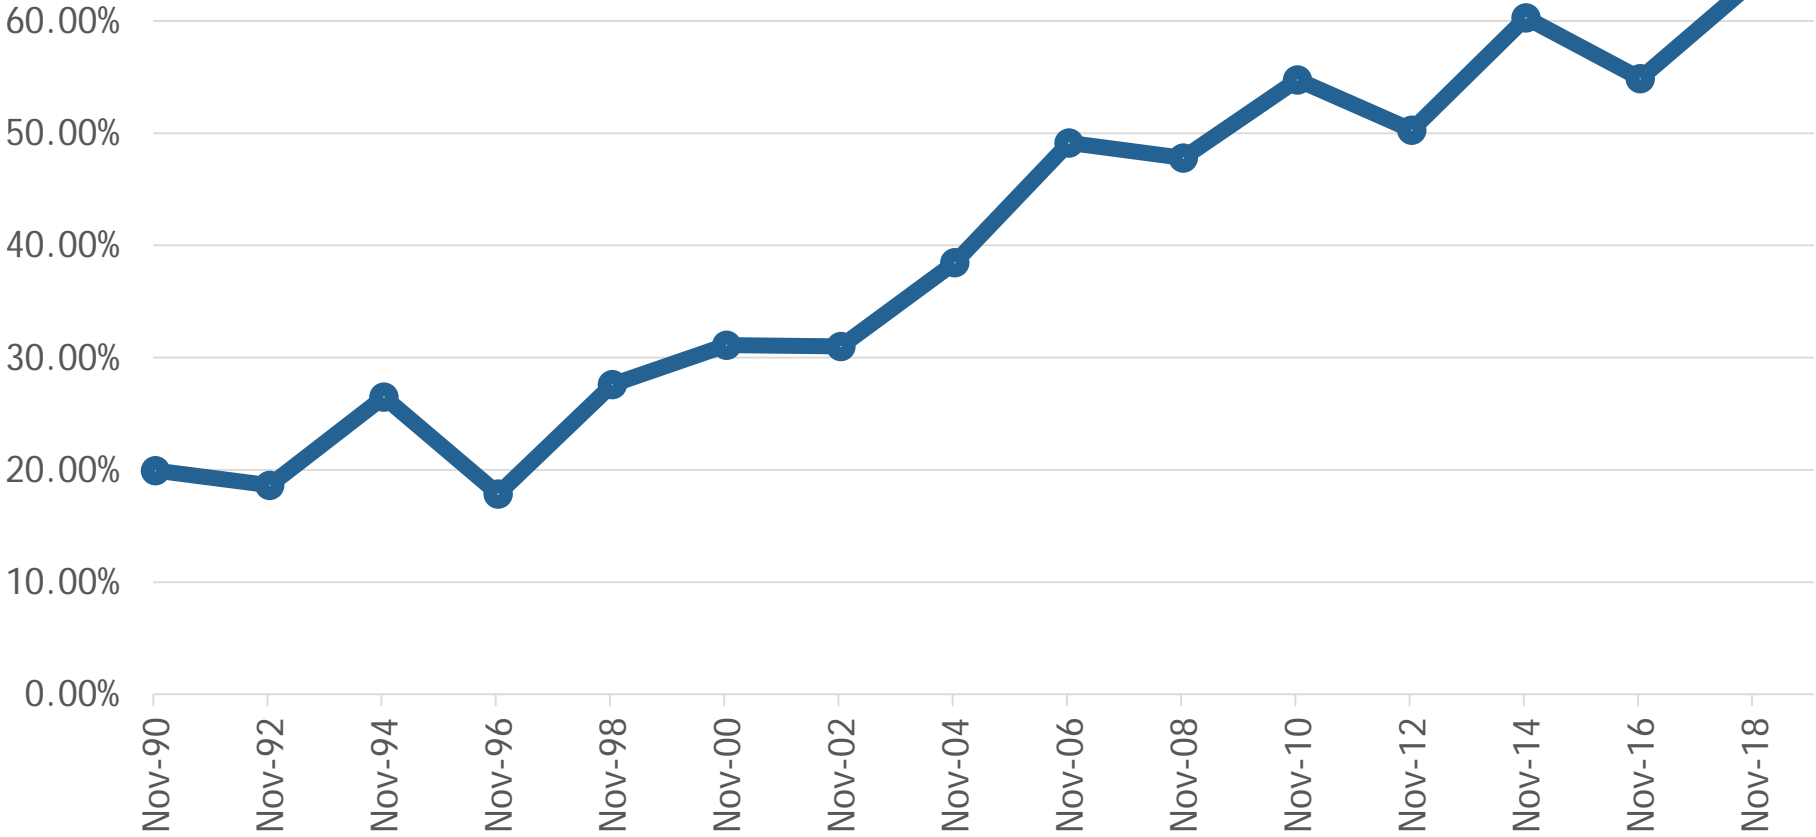


The background features abstract, overlapping geometric shapes in various shades of blue, ranging from light sky blue to deep navy blue. These shapes are primarily located on the left and right sides of the frame, creating a modern, dynamic feel. The central area is a plain white space where the text is located.

Fresno County Voting Systems

▶ 1856 - 1967 Hand Talled

▶ 1999 - 2019 Diebold Paper Optical Scan Voting System

▶ 1967 - 1999 Punch Card Voting System

▶ 2019 -
New Paper Based System

Ballots Cast By Mail, 1990-2018

VBM % of Total Votes in General Elections

2002 - No Excuse Vote by Mail Introduced

Current Polling Place Model

- ▶ Voting on one day, at an assigned polling location
- ▶ Voters must request a ballot be mailed to them
- ▶ Voters must go to their assigned polling location or they will be required to vote Provisionally
 - 268 Physical Polling Places
 - 1 Vote by Mail Drop Box available 29 days before and through Election Day outside the Kern Street Office
- ▶ Same Day Registration not available at polls, by law (only at main election office)