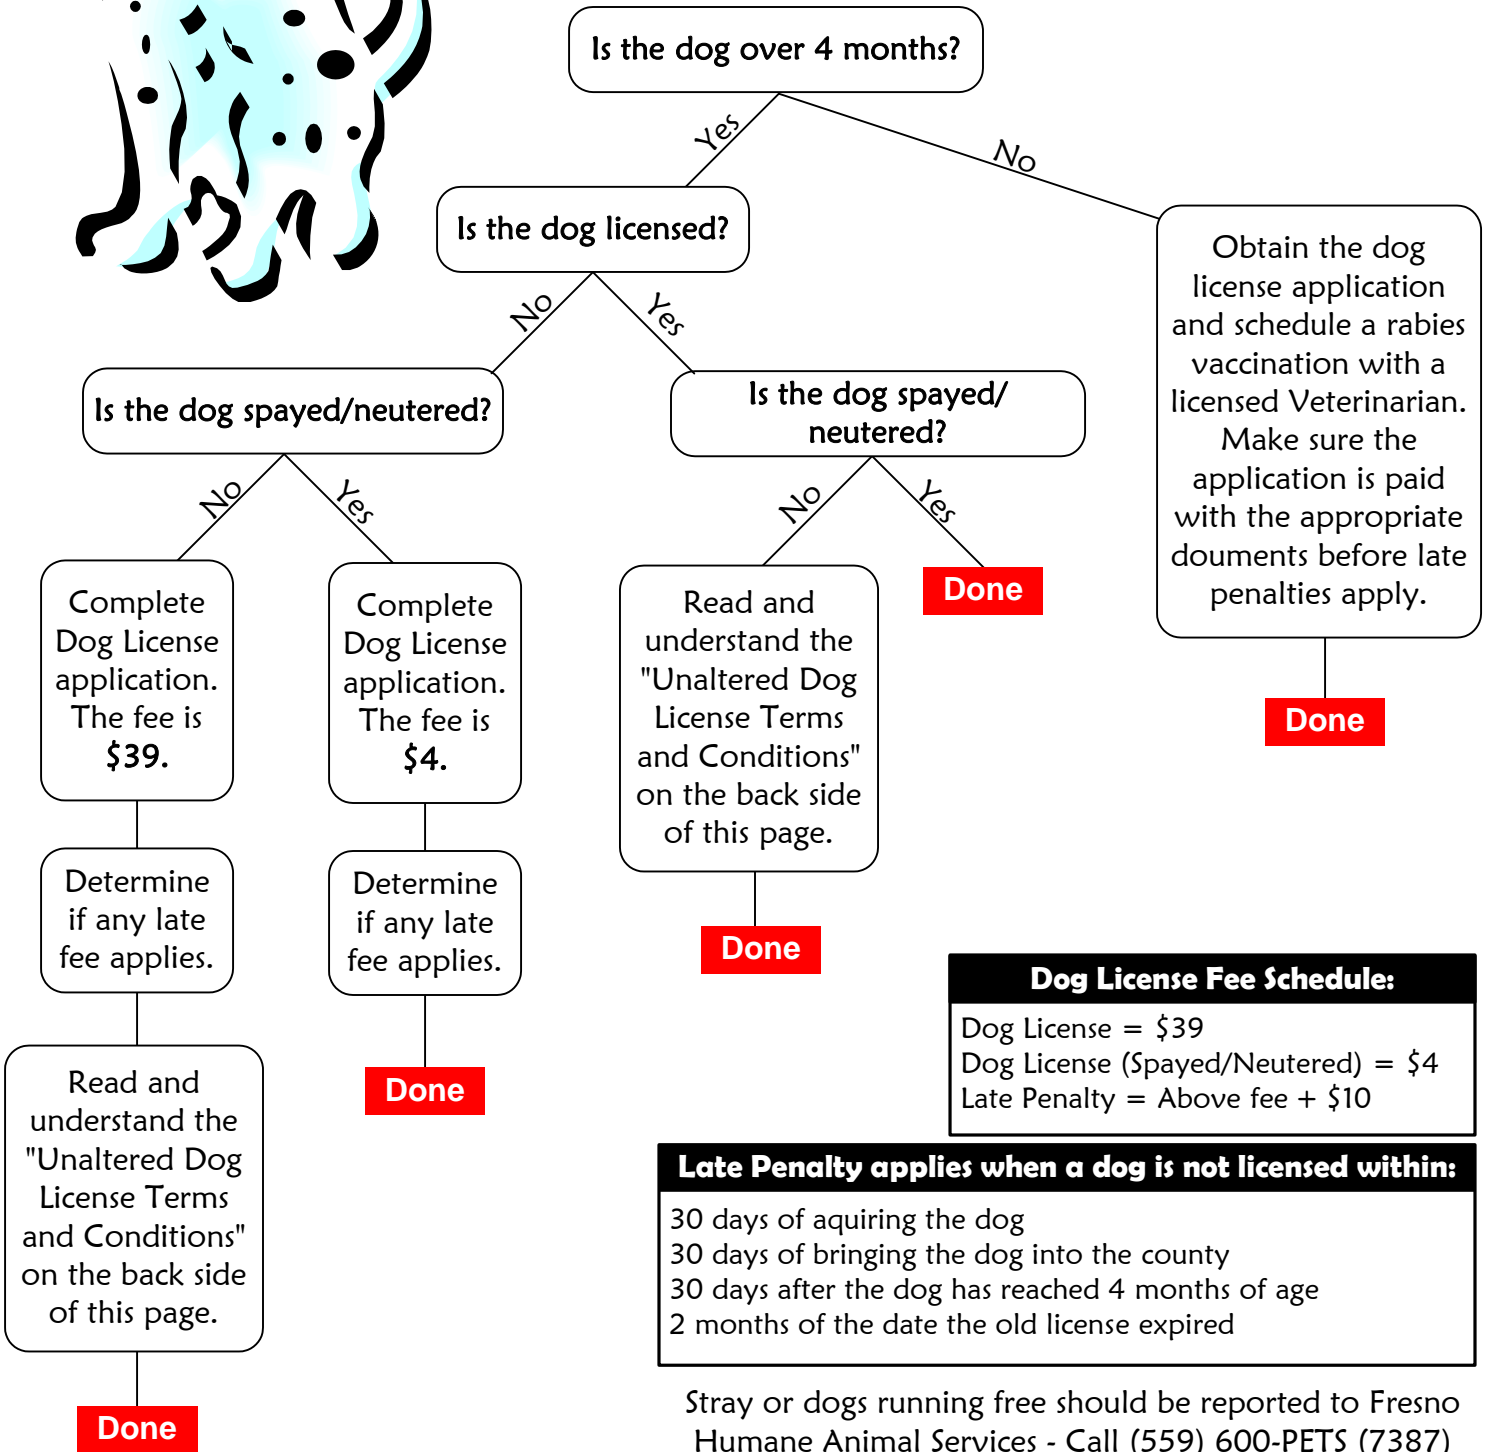

Dog Licensing Decision Tree

Determining Requirements for Dogs

Dog License Fee Schedule:	
Dog License	= \$39
Dog License (Spayed/Neutered)	= \$4
Late Penalty	= Above fee + \$10

Late Penalty applies when a dog is not licensed within:

- 30 days of acquiring the dog
- 30 days of bringing the dog into the county
- 30 days after the dog has reached 4 months of age
- 2 months of the date the old license expired

Stray or dogs running free should be reported to Fresno Humane Animal Services - Call (559) 600-PETS (7387)

Unaltered Dog License Terms and Conditions

1. The Owner of an **unaltered female** dog shall not allow the whelping of more than one litter within the permit year.
2. No offspring may be sold, adopted, bartered or otherwise transferred, whether for compensation or otherwise, until such offspring has reached the age of at least eight (8) weeks.
3. The Owner must prominently display their Unaltered Dog License number in any advertisement to the public for the sale, adoption or transfer (whether for compensation or otherwise) of the offspring. The Owner must provide the Unaltered Dog License number to any person who purchases, adopts, or receives the offspring and include the Unaltered Dog License number on any receipt of sale or transfer document.
4. The Owner shall submit in writing to the **License Collector*** the name, address and telephone number of the person(s) who receive any of the offspring, whether for compensation or otherwise, within five (5) days of the sale or transfer.
5. The Owner shall provide to all persons who receive any offspring, whether for compensation or otherwise, an application for a Fresno County dog license, as well as written information regarding Fresno County's dog license requirements. The Owner shall obtain these documents from the License Collector.