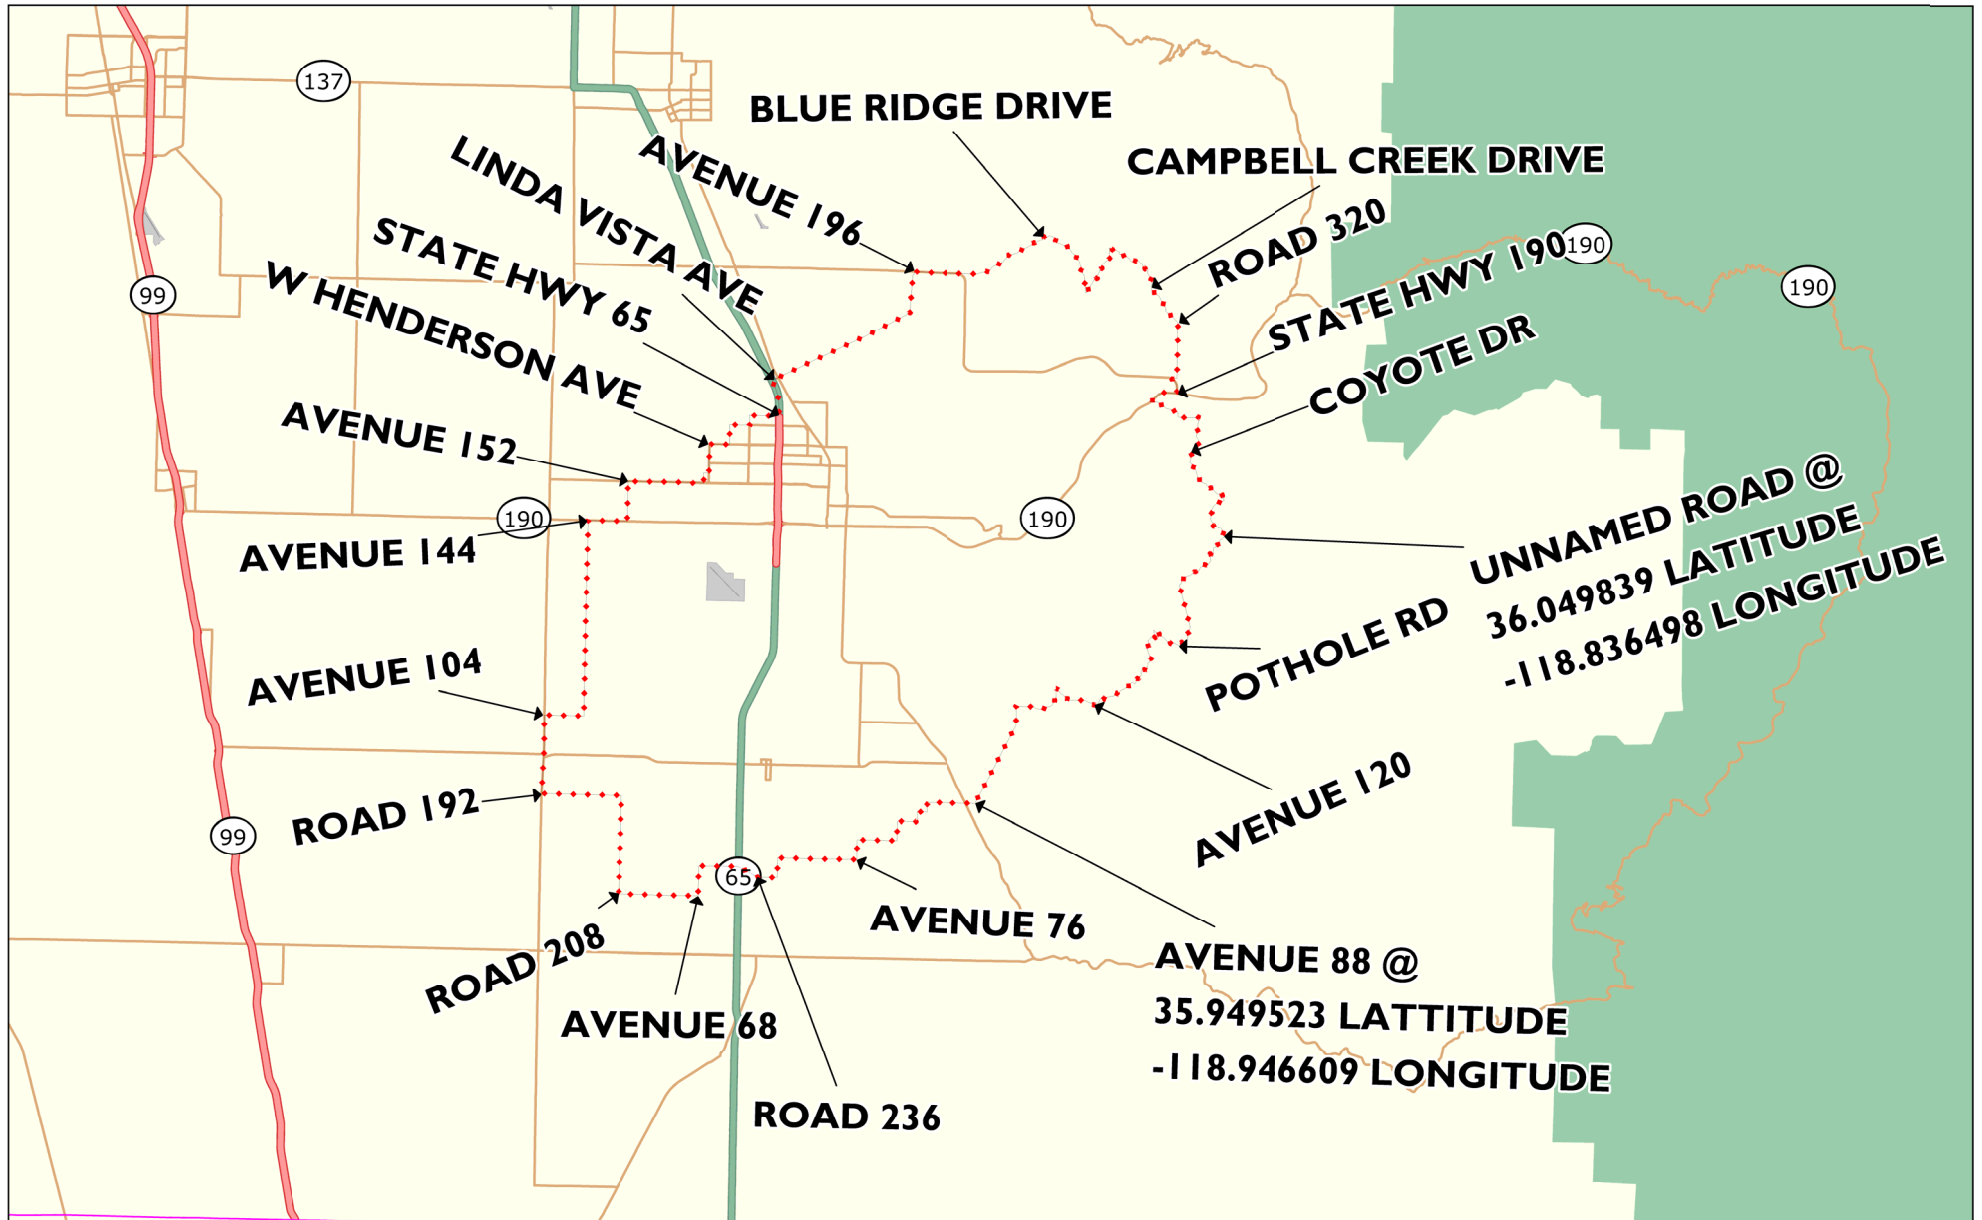

2013 Asian Citrus Psyllid Tulare County - Porterville Area

 Quarantine Boundary 7/30/2013
(178 sq miles)

Map Printed 07/30/2013
MapInfo 11.5.1 StreetPro v 2012.12