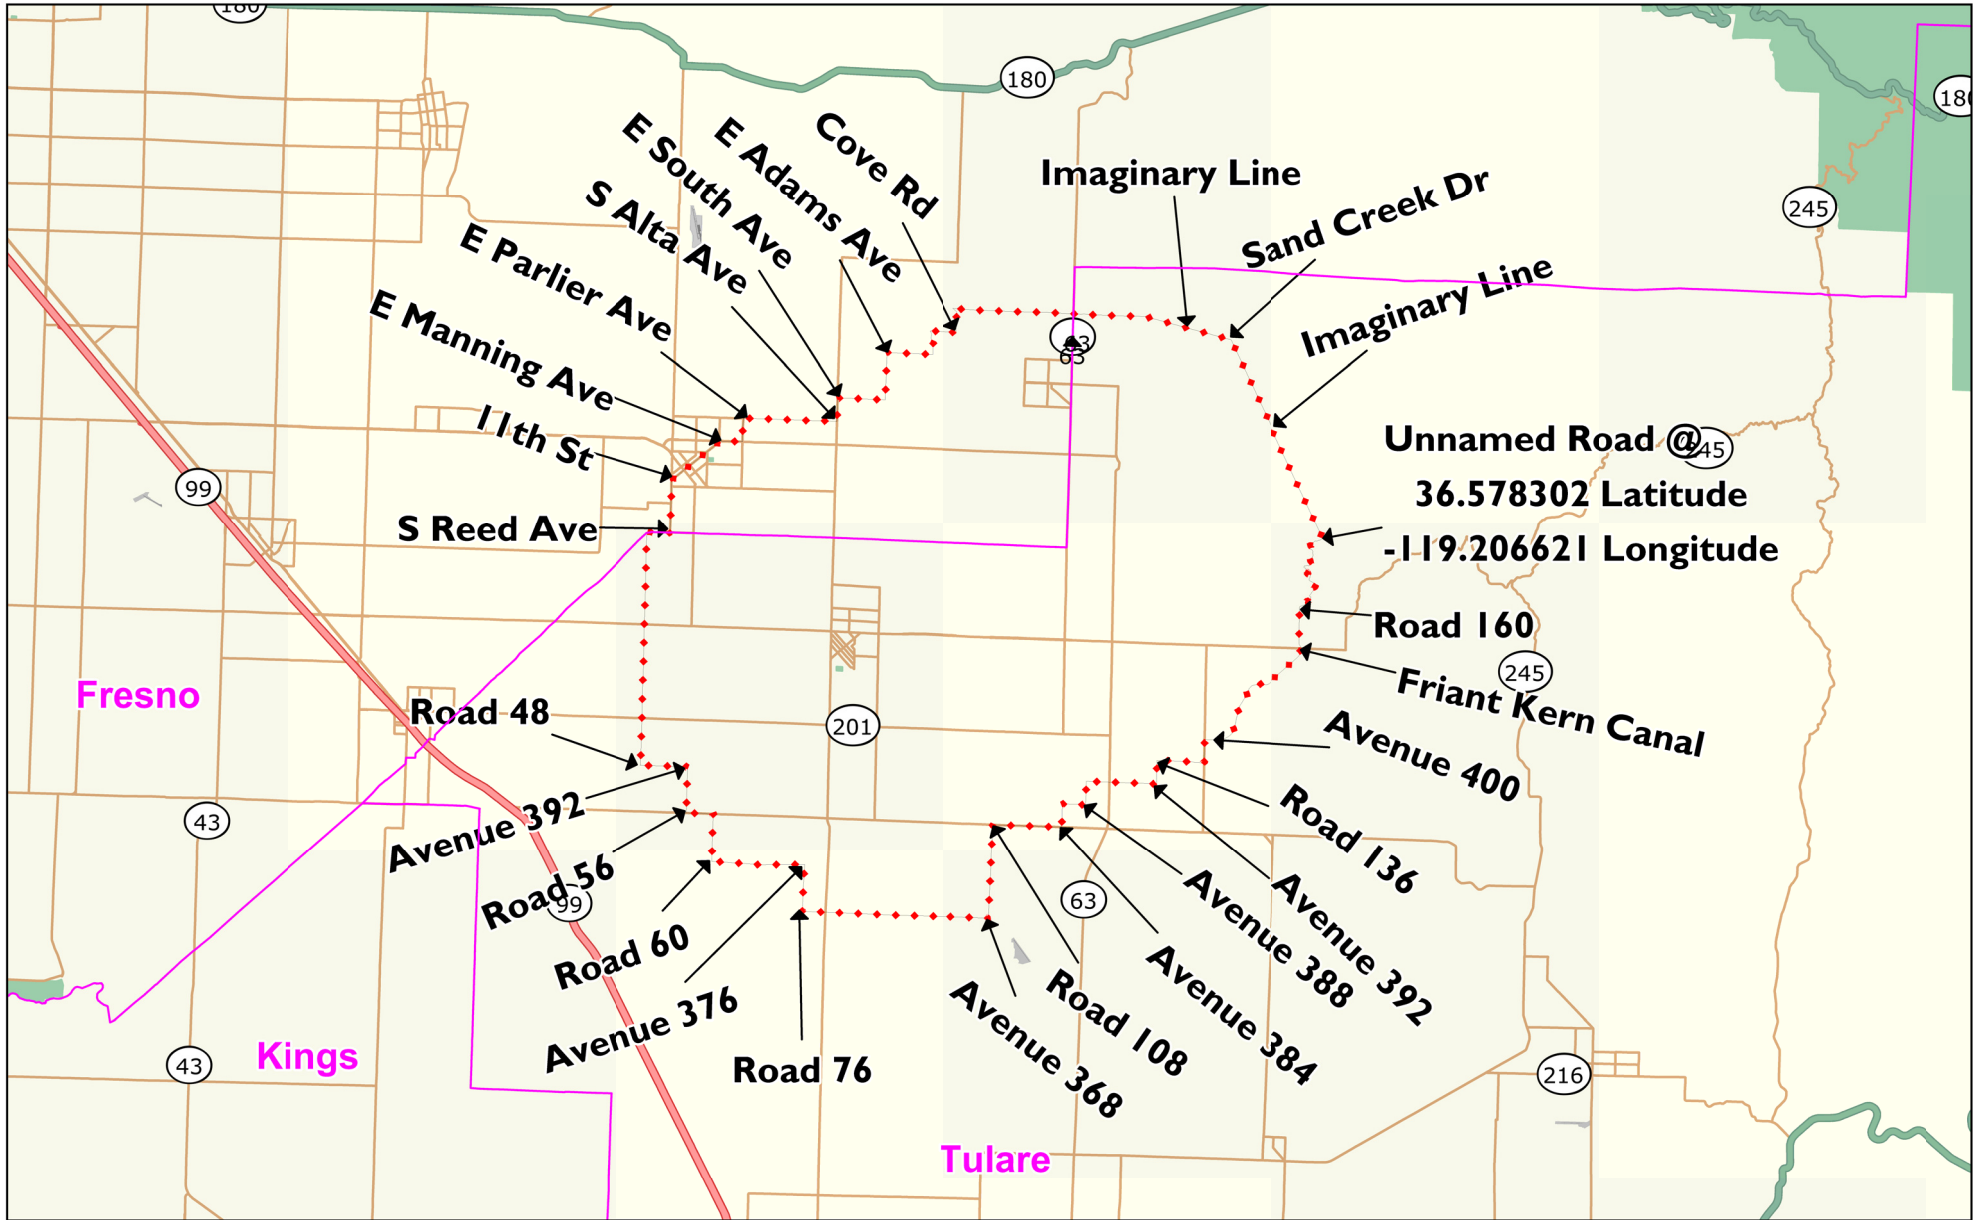

2013 Asian Citrus Psyllid Tulare/Fresno County - Dinuba Area

 Quarantine Boundary 10/01/2013
(135 sq miles)

Map Printed 10/14/2013
MapInfo 12.0.1 StreetPro v 2013.03